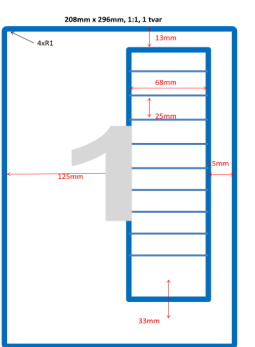

64 x 34mm

64 x 21mm

63 x 39,5mm

52 x 59,2mm

52,5 x 29,6mm

52,5 x 21,2mm

52,5 x 21,2mm

48,5 x 25,4mm

Kruh 8mm

CD

210 x 296mm

208 x 298,45mm

208 x 296mm

214mm

210 x 149,225mm

210 x 148mm

208 x 146mm

207 x 147mm

210 x 74mm

180 x 148mm

105 x 148mm

105 x 148mm

99,1 x 33,9mm

98 x 39mm

214 x 149,225mm

210 x 74,612mm

209,55 x 59,69mm

209,55 x 59,69mm

200 x 70mm

55 x 130mm

63,5 x 38,1mm

192 x 38mm